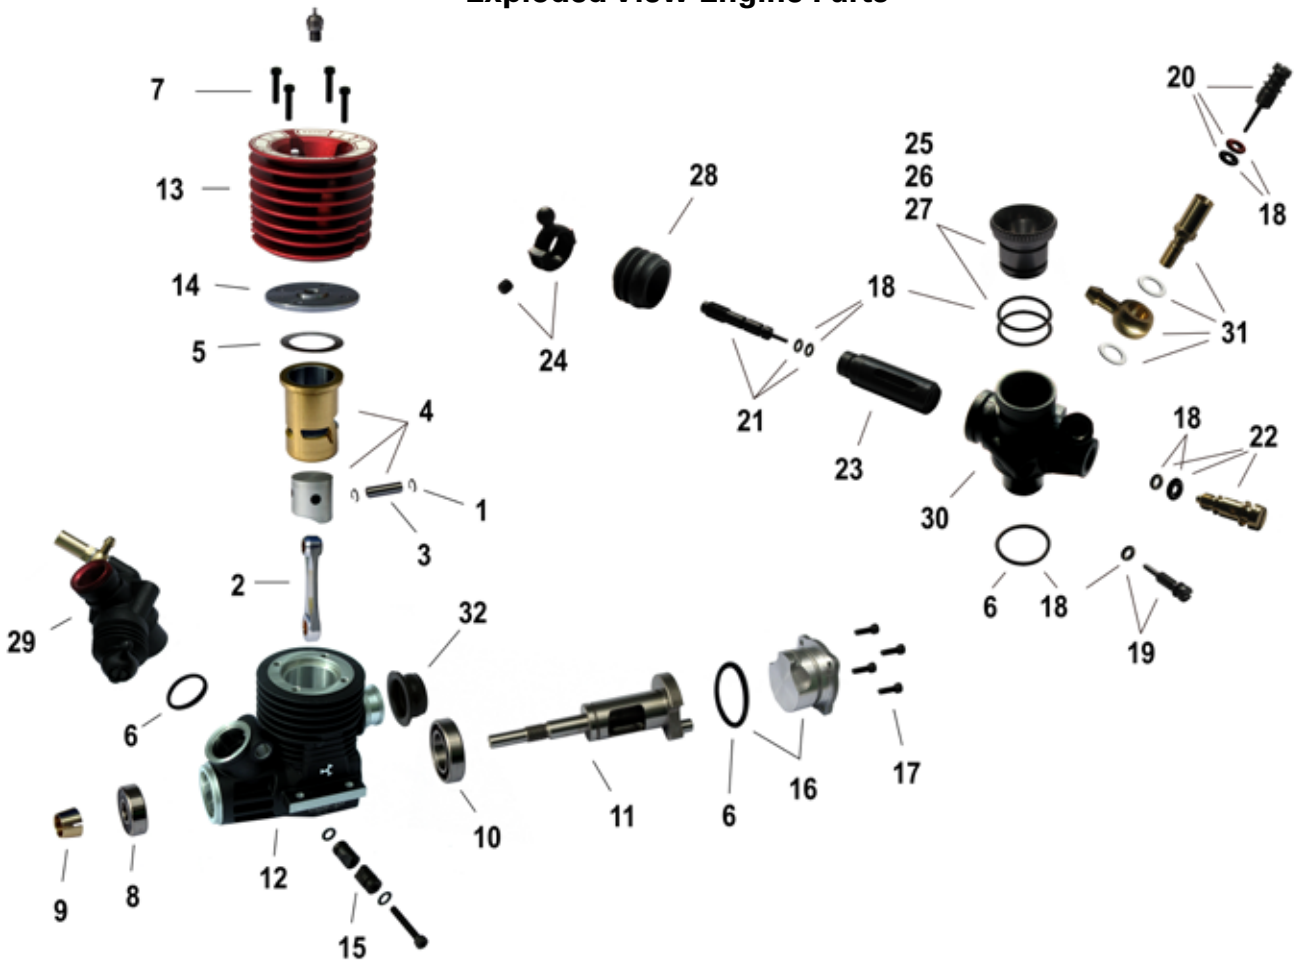

Exploded View Engine Parts

Alpha 21 ABI Buggy ORI80647

- 1 ORI81836 ALPHA 21 - Wrist Pin Retainer (10 pcs)
- 2 ORI81839 ALPHA 21/24 - Connecting Rod ABI
- 3 ORI81835 ALPHA 21/24 - Wrist Pin ABI
- 4 ORI81828 ALPHA 21 - Piston/Liner Set w/pin 3 port
- 5 ORI81822 ALPHA 21 - Head Shim set
- 6 ORI81865 ALPHA 21/24 - Crankcase O-ring set
- 7 ORI81866 ALPHA 21/24 - Head Screw (4pcs)
- 8 ORI81849 ALPHA 21/24 - Front Bearing 7 mm
- 9 ORI81854 ALPHA 21/24 - Collet
- 10 ORI81853 ALPHA 21/24 - Rear BB 14.2 mm Cer.
- 11 ORI81847 ALPHA 21 - Crankshaft Off-Road ABI
- 12 ORI82018 ALPHA 21 - Crankcase Off-Road
- 13 ORI82021 ALPHA 21/24 - Main Needle
- 14 ORI81821 ALPHA 21 - Turbo Combustion chamber
- 15 ORI81868 ALPHA 21/24 - Carburetor Retainer
- 16 ORI81864 ALPHA 21/24 - Backplate Off-Road
- 17 ORI81867 ALPHA 21/24 - Backplate Screw (4pcs)
- 18 ORI81999 ALPHA 21/24 - Carburetor O-ring set
- 19 ORI81997 ALPHA 21/24 - Air Screw
- 20 ORI81980 ALPHA 21/24 - Main Needle
- 21 ORI82002 ALPHA 21/24 - Low Speed Needle
- 22 ORI81946 ALPHA 21/24 - Ball link
- 23 ORI81987 ALPHA 21/24 - Venturi 7mm
- 24 ORI81946 ALPHA 21/24 - Ball link
- 25 ORI81987 ALPHA 21/24 - Venturi 7mm
- 26 ORI81988 ALPHA 21/24 - Venturi 7.5mm
- 27 ORI81989 ALPHA 21/24 - Venturi 8mm
- 28 ORI81986 ALPHA 21/24 - Carburetor Rubber Boot
- 29 ORI82026 ALPHA 21/24 - Complete Carburetor
- 30 ORI82001 ALPHA 21/24 - Carburetor Body
- 31 ORI81981 ALPHA 21/24 - Fuel Intake set
- 32 ORI81588 CRF, ALPHA 21/24/28, Exhaust Si. gasket