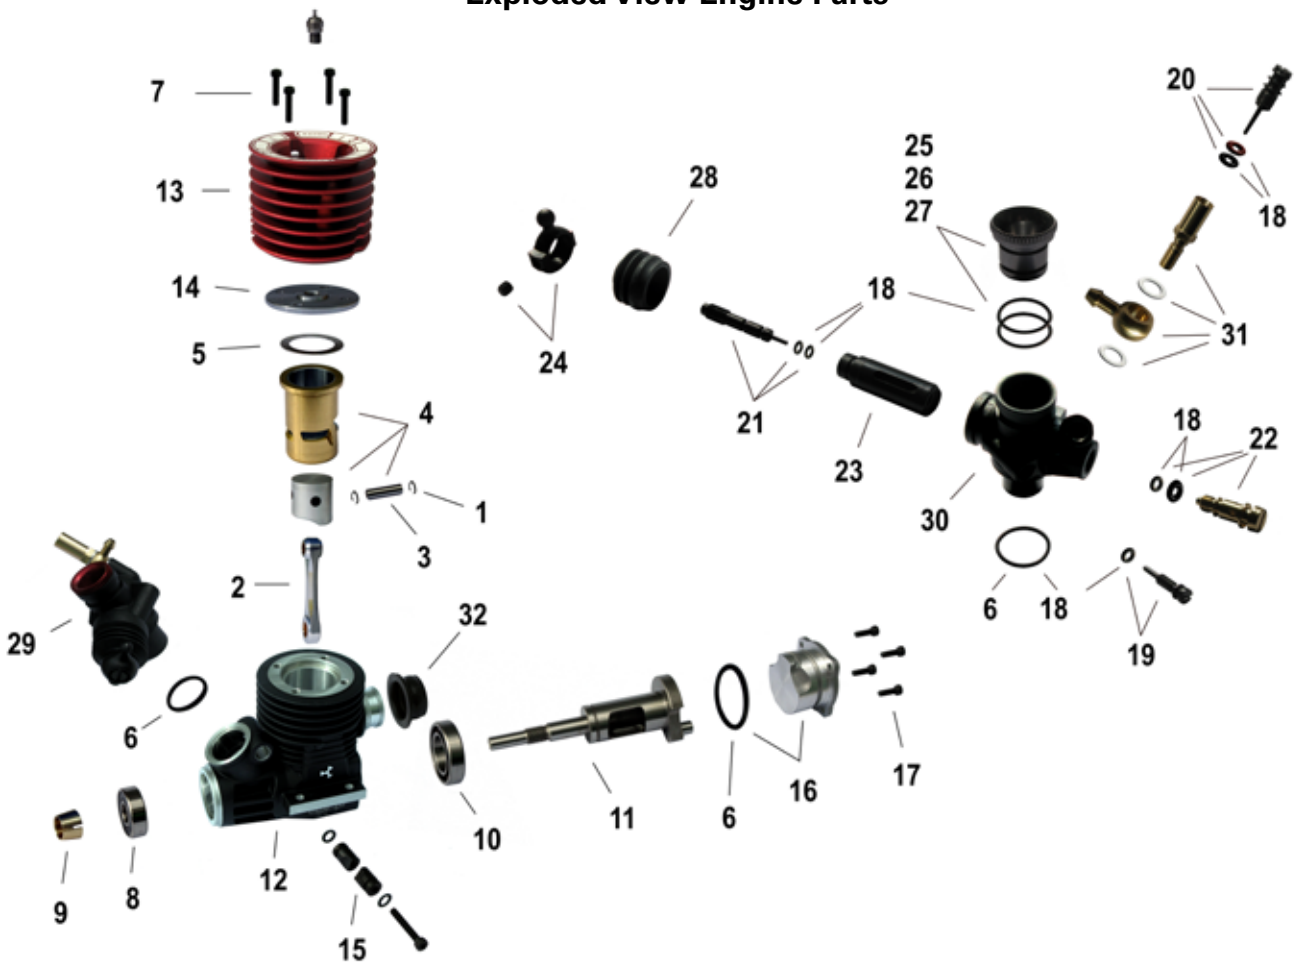

Exploded View Engine Parts

Alpha 21 ABI Buggy ORI80647

- 1 ORI81836 ALPHA 21 - Wrist Pin Retainer (10 pcs)
- 2 ORI81839 ALPHA 21/24 - Connecting Rod ABI
- 3 ORI81835 ALPHA 21/24 - Wrist Pin ABI
- 4 ORI81828 ALPHA 21 - Piston/Liner Set w/pin 3 port
- 5 ORI81822 ALPHA 21 - Head Shim set
- 6 ORI81865 ALPHA 21/24 - Crankcase O-ring set
- 7 ORI81866 ALPHA 21/24 - Head Screw (4pcs)
- 8 ORI81849 ALPHA 21/24 - Front Bearing 7 mm
- 9 ORI81854 ALPHA 21/24 - Collet
- 10 ORI81853 ALPHA 21/24 - Rear BB 14.2 mm Cer.
- 11 ORI81847 ALPHA 21 - Crankshaft Off-Road ABI
- 12 ORI82018 ALPHA 21 - Crankcase Off-Road
- 13 ORI82021 ALPHA 21/24 - Main Needle
- 14 ORI81821 ALPHA 21 - Turbo Combustion chamber
- 15 ORI81868 ALPHA 21/24 - Carburetor Retainer
- 16 ORI81864 ALPHA 21/24 - Backplate Off-Road
- 17 ORI81867 ALPHA 21/24 - Backplate Screw (4pcs)
- 18 ORI81999 ALPHA 21/24 - Carburetor O-ring set
- 19 ORI81997 ALPHA 21/24 - Air Screw
- 20 ORI81980 ALPHA 21/24 - Main Needle
- 21 ORI82002 ALPHA 21/24 - Low Speed Needle
- 22 ORI81946 ALPHA 21/24 - Ball link
- 23 ORI81987 ALPHA 21/24 - Venturi 7mm
- 24 ORI81946 ALPHA 21/24 - Ball link
- 25 ORI81987 ALPHA 21/24 - Venturi 7mm
- 26 ORI81988 ALPHA 21/24 - Venturi 7.5mm
- 27 ORI81989 ALPHA 21/24 - Venturi 8mm
- 28 ORI81986 ALPHA 21/24 - Carburetor Rubber Boot
- 29 ORI82026 ALPHA 21/24 - Complete Carburetor
- 30 ORI82001 ALPHA 21/24 - Carburetor Body
- 31 ORI81981 ALPHA 21/24 - Fuel Intake set
- 32 ORI81588 CRF, ALPHA 21/24/28, Exhaust Si. gasket