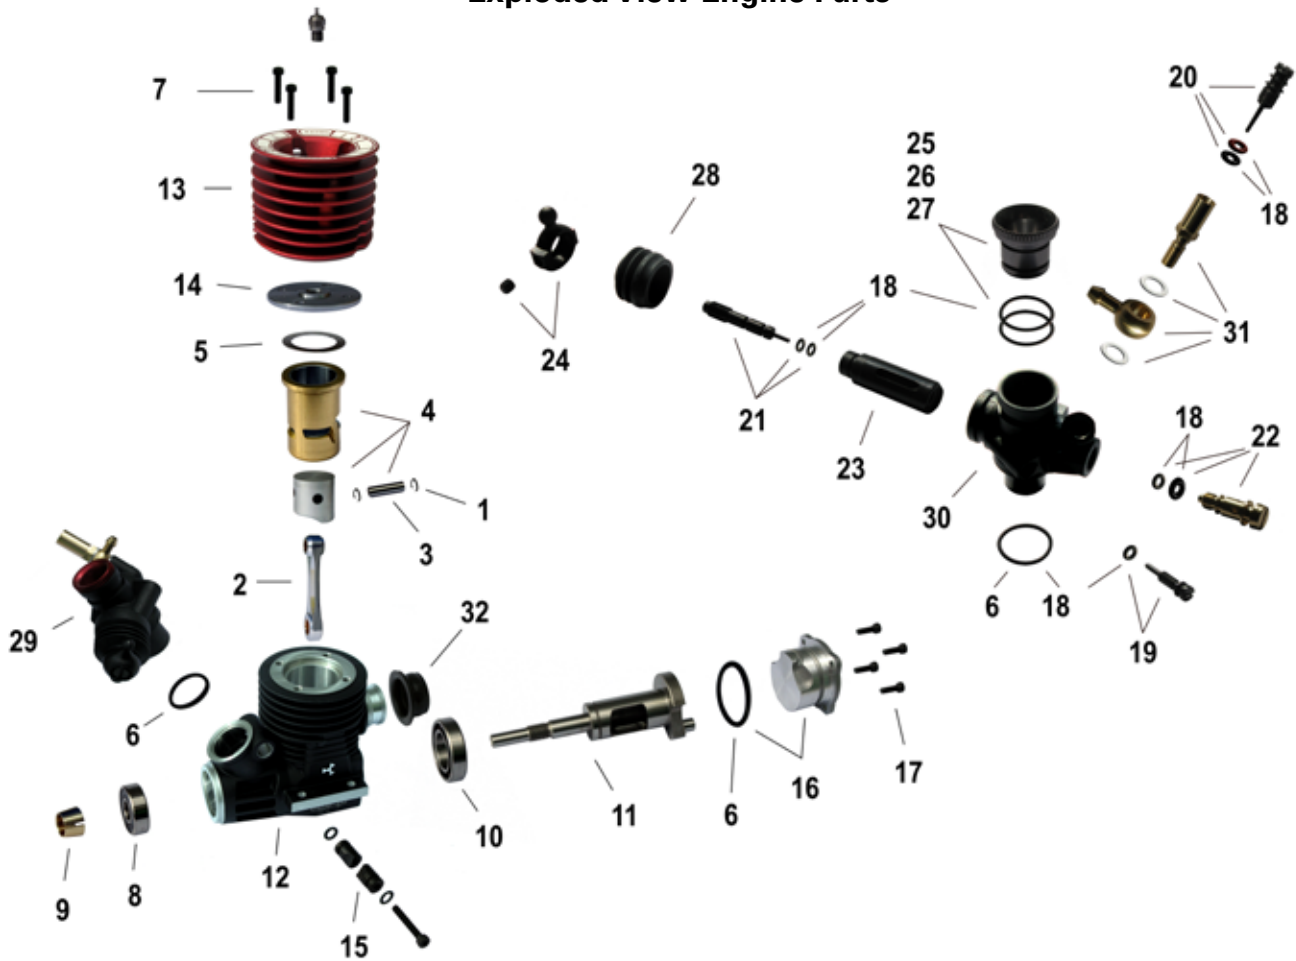

#### Discovery Alpha 3 ports 21 Buggy ORI80657

- 1 ORI81836 ALPHA 21 - Wrist Pin Retainer (10 pcs)
- 2 ORI81839 ALPHA 21/24 - Connecting Rod ABI
- 3 ORI81835 ALPHA 21/24 - Wrist Pin ABI
- 4 ORI81828 ALPHA 21 - Piston/Liner Set w/pin 3 port
- 5 ORI81822 ALPHA 21 - Head Shim set
- 6 ORI81865 ALPHA 21/24 - Crankcase O-ring set
- 7 ORI81866 ALPHA 21/24 - Head Screw (4pcs)
- 8 ORI81849 ALPHA 21/24 - Front Bearing 7 mm Off-Road
- 9 ORI81854 ALPHA 21/24 - Collet
- 10 ORI81850 ALPHA 21 - Rear Bearing 14.2 mm
- 11 ORI81847 ALPHA 21 - Crankshaft Off-Road ABI
- 12 ORI82018 ALPHA 21 - Crankcase Off-Road
- 13 ORI82021 ALPHA 21/24 - Cooling Head Off-Road Racing
- 14 ORI81821 ALPHA 21 - Turbo Combustion chamber
- 15 ORI82150 CRF Alpha 21 - Carburetor Retainer
- 16 ORI81864 ALPHA 21/24 - Backplate Off-Road
- 17 ORI81867 ALPHA 21/24 - Backplate Screw (4pcs)
- 18 ORI82164 CRF Alpha 21 - Carburetor O-ring set Off-Road
- 19 ORI82151 CRF Alpha 21 - Air Screw
- 20 ORI82152 CRF Alpha 21 - Main Needle
- 21 ORI82153 CRF Alpha 21 - Low Speed Needle Off-Road
- 23 ORI82154 CRF Alpha 21 - Slide Drum 10 mm
- 24 ORI81946 ALPHA 21/24 - Ball link
- 25 ORI81987 ALPHA 21/24 - Venturi 7mm
- 26 ORI81988 ALPHA 21/24 - Venturi 7.5mm
- 27 ORI81989 ALPHA 21/24 - Venturi 8mm
- 28 ORI81986 ALPHA 21/24 - Carburetor Rubber Boot
- 29 ORI82155 CRF Alpha 21 - Complete Carburetor Off-Road
- 30 ORI82156 CRF Alpha 21 - Carburetor Body
- 31 ORI82157 CRF Alpha 21 - Fuel Intake set
- 32 ORI81588 CRF - ALPHA 21/24/28 - Exhaust Si. gasket