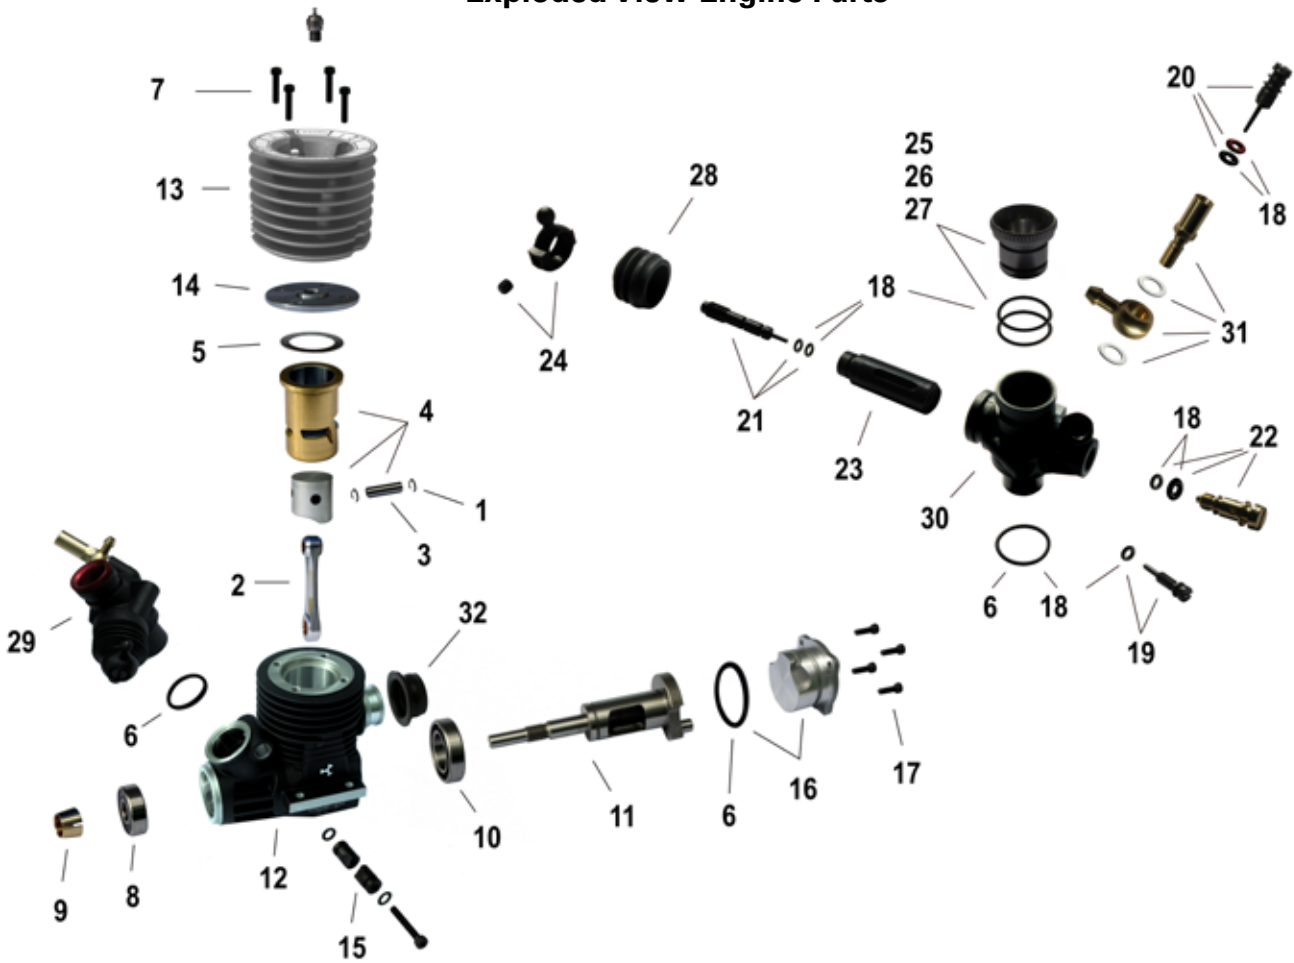

Exploded View Engine Parts

Alpha 12 ABI On-Road ORI80633

- 1 ORI81767 ALPHA 12 - Wrist Pin Retainer (10 pcs)
- 2 ORI81771 ALPHA 12 - Connecting Rod ABI
- 3 ORI81764 ALPHA 12 - Wrist Pin
- 4 ORI81760 ALPHA 12 - Piston/Liner Set w/pin
- 5 ORI81751 ALPHA 12 - Head shim set
- 6 ORI81797 ALPHA 12 - Crankcase O-ring set
- 7 ORI81798 ALPHA 12 - Head Screw (4pcs)
- 8 ORI81783 ALPHA 12 - Front Bearing
- 9 ORI81789 ALPHA 12 - Collet
- 10 ORI81787 ALPHA 12 - Rear Bearing Ceramic
- 11 ORI81780 ALPHA 12 - Crankshaft
- 12 ORI82017 ALPHA 12 - Crankcase
- 13 ORI82023 ALPHA 12 - Cooling Head
- 14 ORI81544 ALPHA 12 - Turbo Combustion chamber
- 15 ORI81803 ALPHA 12 - Carburetor Retainer
- 16 ORI81795 ALPHA 12 - Backplate
- 17 ORI81799 ALPHA 12 - Backplate Screw (4pcs)
- 18 ORI81948 ALPHA 12 - Carburetor O-ring set
- 19 ORI81951 ALPHA 12 - Air Screw
- 20 ORI81966 ALPHA 12 - Main Needle
- 21 ORI81969 ALPHA 12 - Low Speed Needle
- 22 ORI81968 ALPHA 12 - Spraybar
- 23 ORI81971 ALPHA 12 - Slide Drum
- 24 ORI81958 ALPHA 12 - Ball link
- 25 ORI81974 ALPHA 12 - Venturi 5.5mm
- 28 ORI81949 ALPHA 12/21 - Carburetor Rubber Boot
- 29 ORI82024 ALPHA 12 - Complete Carburetor
- 30 ORI81973 ALPHA 12 - Carburetor Body
- 31 ORI81943 ALPHA 12 - Fuel Intake set
- 32 ORI81590 CRF, ALPHA 12, Exhaust Silicone gasket