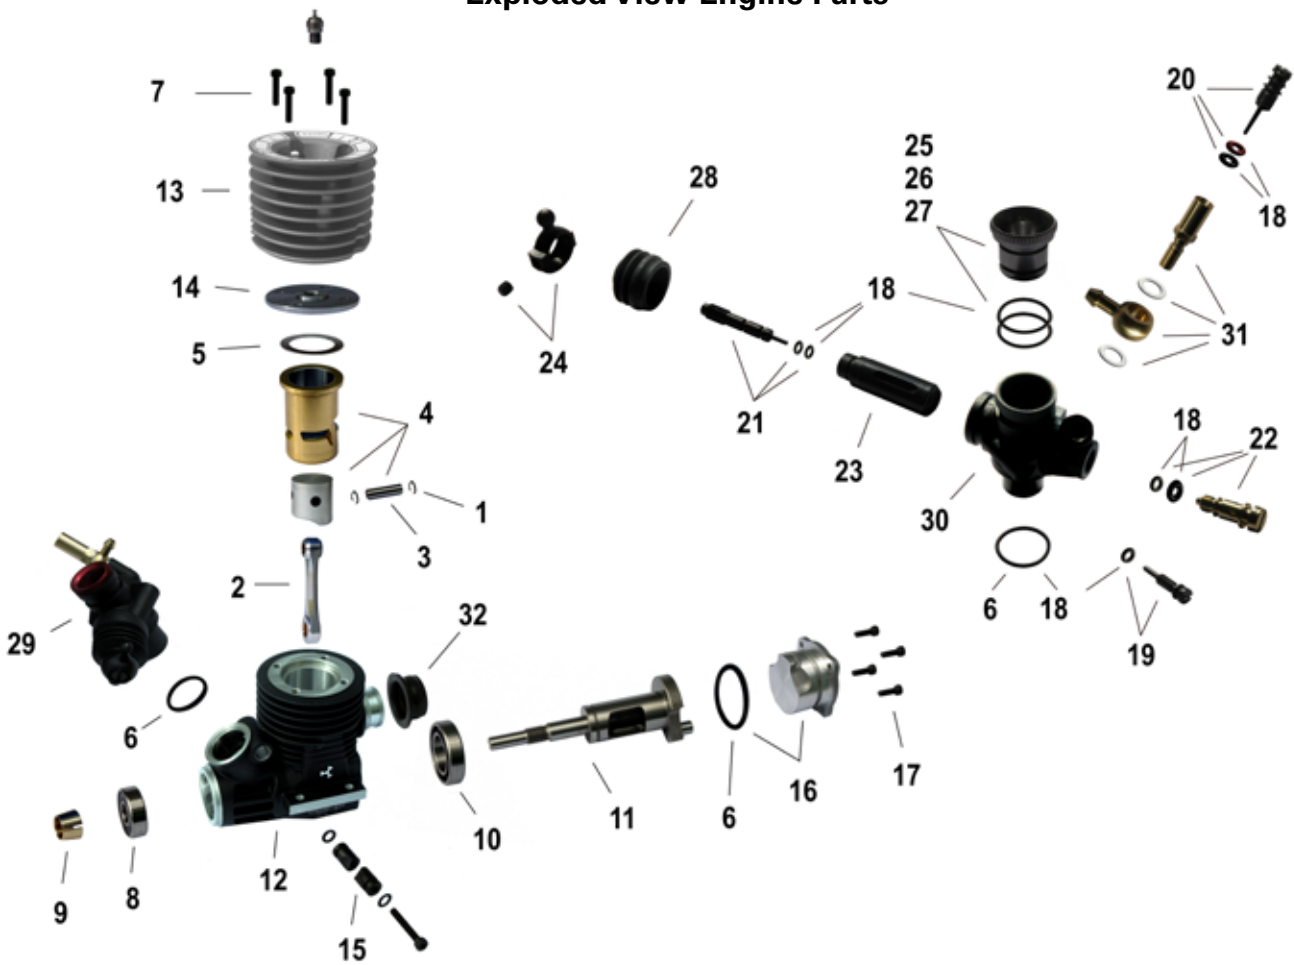

Exploded View Engine Parts

Alpha 12 ABI On-Road ORI80633

- 1 ORI81767 ALPHA 12 - Wrist Pin Retainer (10 pcs)
- 2 ORI81771 ALPHA 12 - Connecting Rod ABI
- 3 ORI81764 ALPHA 12 - Wrist Pin
- 4 ORI81760 ALPHA 12 - Piston/Liner Set w/pin
- 5 ORI81751 ALPHA 12 - Head shim set
- 6 ORI81797 ALPHA 12 - Crankcase O-ring set
- 7 ORI81798 ALPHA 12 - Head Screw (4pcs)
- 8 ORI81783 ALPHA 12 - Front Bearing
- 9 ORI81789 ALPHA 12 - Collet
- 10 ORI81787 ALPHA 12 - Rear Bearing Ceramic
- 11 ORI81780 ALPHA 12 - Crankshaft
- 12 ORI82017 ALPHA 12 - Crankcase
- 13 ORI82023 ALPHA 12 - Cooling Head
- 14 ORI81544 ALPHA 12 - Turbo Combustion chamber
- 15 ORI81803 ALPHA 12 - Carburetor Retainer
- 16 ORI81795 ALPHA 12 - Backplate
- 17 ORI81799 ALPHA 12 - Backplate Screw (4pcs)
- 18 ORI81948 ALPHA 12 - Carburetor O-ring set
- 19 ORI81951 ALPHA 12 - Air Screw
- 20 ORI81966 ALPHA 12 - Main Needle
- 21 ORI81969 ALPHA 12 - Low Speed Needle
- 22 ORI81968 ALPHA 12 - Spraybar
- 23 ORI81971 ALPHA 12 - Slide Drum
- 24 ORI81958 ALPHA 12 - Ball link
- 25 ORI81974 ALPHA 12 - Venturi 5.5mm
- 28 ORI81949 ALPHA 12/21 - Carburetor Rubber Boot
- 29 ORI82024 ALPHA 12 - Complete Carburetor
- 30 ORI81973 ALPHA 12 - Carburetor Body
- 31 ORI81943 ALPHA 12 - Fuel Intake set
- 32 ORI81590 CRF, ALPHA 12, Exhaust Silicone gasket

Alpha 21 ABI On-Road ORI80638

- 1 ORI81836 ALPHA 21 - Wrist Pin Retainer (10 pcs)
- 2 ORI81839 ALPHA 21/24 - Connecting Rod ABI
- 3 ORI81835 ALPHA 21/24 - Wrist Pin ABI
- 4 ORI81826 ALPHA 21 - Piston/Liner Set w/pin 7 port
- 5 ORI81822 ALPHA 21 - Head Shim set
- 6 ORI81865 ALPHA 21/24 - Crankcase O-ring set
- 7 ORI81866 ALPHA 21/24 - Head Screw (4pcs)
- 8 ORI81848 ALPHA 21 - Front Bearing 7 mm on-road
- 9 ORI81854 ALPHA 21/24 - Collet
- 10 ORI81852 ALPHA 21 - Rear Bearing 14.2 mm Ceramic
- 11 ORI81840 ALPHA 21 - Crankshaft (on-road)
- 12 ORI82019 ALPHA 21 - Crankcase (on-road)
- 13 ORI82022 ALPHA 21 - Cooling Head
- 14 ORI81816 ALPHA 21 - Turbo Combustion chamber
- 15 ORI81868 ALPHA 21/24 - Carburetor Retainer
- 16 ORI81862 ALPHA 21 - Backplate On-Road
- 17 ORI81867 ALPHA 21/24 - Backplate Screw (4pcs)
- 18 ORI81985 ALPHA 21 - Carburetor O-ring set
- 19 ORI81983 ALPHA 21 - Air Screw
- 20 ORI82003 ALPHA 21 - Main Needle
- 21 ORI81941 ALPHA 21 - Low Speed Needle
- 22 ORI82005 ALPHA 21 - Spraybar
- 23 ORI81940 ALPHA 21 - Slide Drum 10mm
- 24 ORI81946 ALPHA 21/24 - Ball link
- 25 ORI81989 ALPHA 21/24 - Venturi 8mm
- 26 ORI81990 ALPHA 21/24 - Venturi 8.5mm
- 27 ORI81991 ALPHA 21/24 - Venturi 9mm
- 28 ORI81986 ALPHA 21/24 - Carburetor Rubber Boot
- 29 ORI82025 ALPHA 21 - Complete Carburetor On-road
- 30 ORI82006 ALPHA 21 - Aluminum Carburetor Body
- 31 ORI82004 ALPHA 21 - Fuel Intake set
- 32 ORI81588 CRF, ALPHA 21/24/28, Exhaust Silic. gasket

Alpha 21 ABI On-Road Pro ORI80663