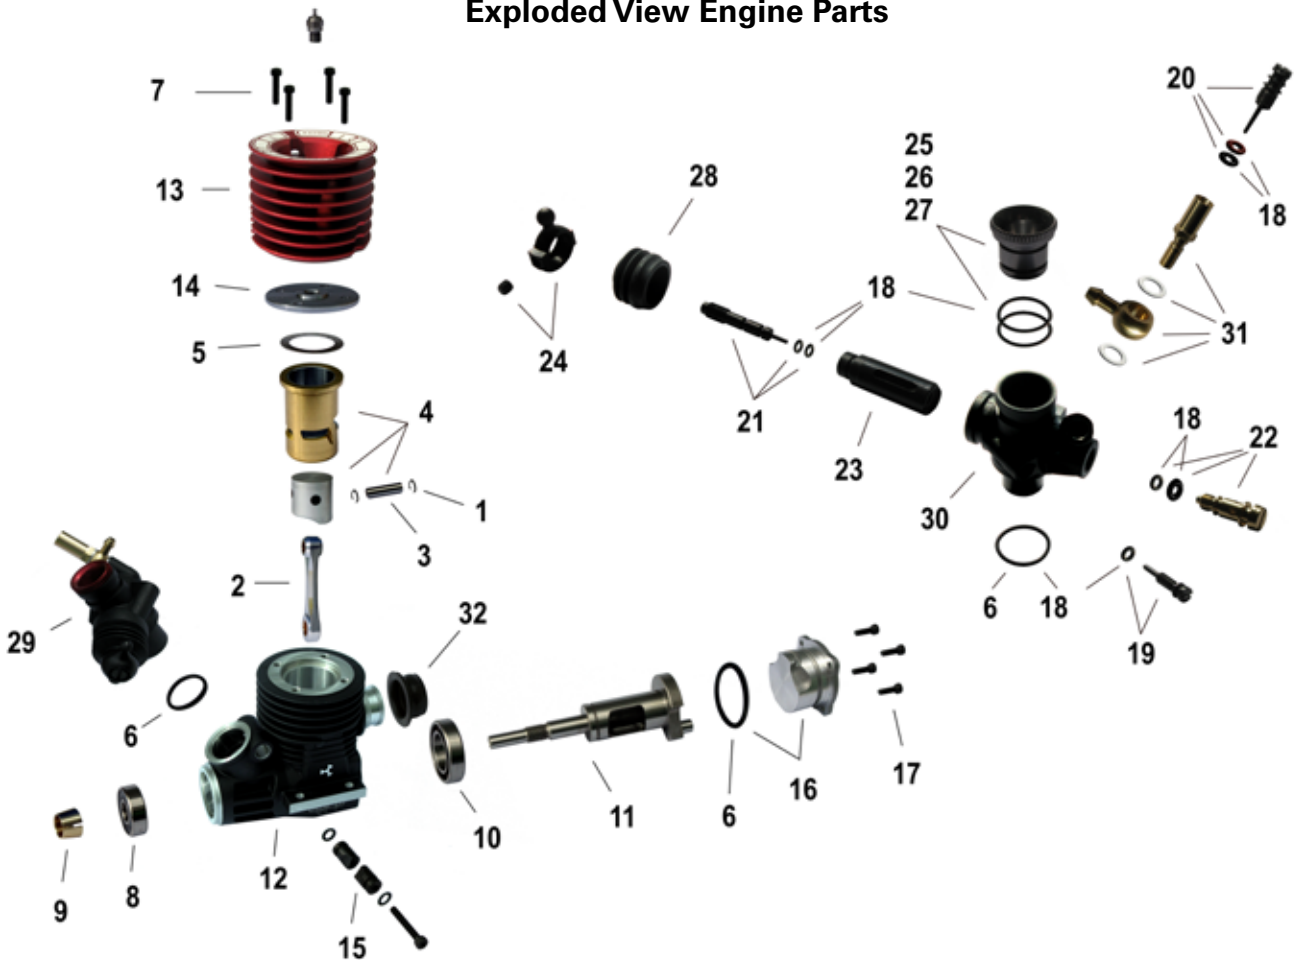

Exploded View Engine Parts

CRF Alpha 21 3 Ports Buggy ORI80655

- 1 ORI81836 ALPHA 21 - Wrist Pin Retainer (10 pcs)
- 2 ORI81839 ALPHA 21/24 - Connecting Rod ABI
- 3 ORI81835 ALPHA 21/24 - Wrist Pin ABI
- 4 ORI82148 CRF Alpha 21 - Piston/Liner Set w/pin 3 port
- 5 ORI81822 ALPHA 21 - Head Shim set
- 6 ORI81865 ALPHA 21/24 - Crankcase O-ring set
- 7 ORI81866 ALPHA 21/24 - Head Screw (4pcs)
- 8 ORI81849 ALPHA 21/24 - Front Bearing 7 mm
- 9 ORI81854 ALPHA 21/24 - Collet
- 10 ORI81853 ALPHA 21/24 - Rear BB 14.2 mm Cer.
- 11 ORI82145 CRF Alpha 21 - Crankshaft CRF Off-Road
- 12 ORI82146 CRF Alpha 21 - Crankcase Off-Road 3 ports
- 13 ORI82149 CRF Alpha 21 - Cooling Head Off-Road
- 14 ORI81821 ALPHA 21 - Turbo Combustion chamber
- 15 ORI82150 CRF Alpha 21 - Carburetor Retainer
- 16 ORI81864 ALPHA 21/24 - Backplate Off-Road
- 17 ORI81867 ALPHA 21/24 - Backplate Screw (4pcs)
- 18 ORI82164 CRF Alpha 21 - Carburetor O-ring set Off-Road
- 19 ORI82151 CRF Alpha 21 - Air Screw
- 20 ORI82152 CRF Alpha 21 - Main Needle
- 21 ORI82153 CRF Alpha 21 - Low Speed Needle Off-Road
- 23 ORI82154 CRF Alpha 21 - Slide Drum 10 mm
- 24 ORI81946 ALPHA 21/24 - Ball link
- 25 ORI82158 CRF Alpha 21 . Venturi 5.5 mm
- 26 ORI82159 CRF Alpha 21 . Venturi 6.0 mm
- 27 ORI82160 CRF Alpha 21 . Venturi 6.5 mm
- 25 ORI82161 CRF Alpha 21 . Venturi 7.0 mm
- 26 ORI82162 CRF Alpha 21 . Venturi 7.5 mm
- 27 ORI82163 CRF Alpha 21 . Venturi 8.0 mm
- 28 ORI81986 ALPHA 21/24 - Carburetor Rubber Boot
- 29 ORI82155 CRF Alpha 21 - Complete Carburetor Off-Road
- 30 ORI82156 CRF Alpha 21 - Carburetor Body
- 31 ORI82157 CRF Alpha 21 - Fuel Intake set
- 32 ORI81588 CRF - ALPHA 21/24/28 - Exhaust Si. gasket